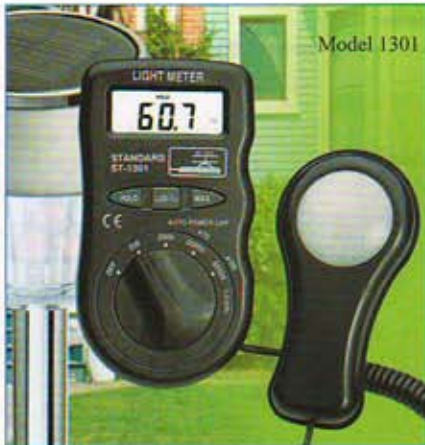

1300/1301/1308 are easy to use with pocket size and light weight, providing accurate display light level in terms of Foot Candles (FC) or LUX over wide range. Just turning the Function Switch to select the "lux" scale and setting the range to desired range, then removing the photo detector to light source in a horizontal position and reading the illuminance normal from the LCD display. When the measurement is completed, replace the photo detector from the light source.

- Over-range indication
- Long life silicon photo diode inside
- Measurement rate: 1.5 times per second

Widest range to 40,000Fc/
400,000 Lux

Features

	1300	1301	1308/1309
LCD display counts	2000	2000	4000
Auto Ranging			*
Analog bargraph/segments			41-segments
Peak Hold	*	*	*
Relative mode			*
Max and Data Hold		*	*
Auto Power Off		*	*
Low battery indication	*	*	*
User selectable FC/Lux		*	*
USB interface			~*

Total accuracy: for C.I.E standard illuminate A(2856K)

Specifications

Max Range	50,000lux/Fc(1300,1301); 400,000Lux(1308)
Accuracy	±5%±10d(<10,000Lux) ±10%±10d(>10,000Lux)
Max Resolution	0.1lux/Fc
Measuring rate	1.5 times/second
Photo Detector	115mm x 60mm x 27mm

Model 1301

Model 1308

EMC
EN: 61326

ST-1307 Solar Power Meter

Size(HxWxD): 162mm x 63mm x 28mm
Weight: 176g

Features

- Sunlight measurement up to 1999w/m² or 634BTU/(ft²h)
- High accuracy and rapid response
- Data Hold function to hold measurement values
- Unit and sign display for easy reading
- Measuring unit selection among w/m² and BTU/(ft²h)
- Manual scale selection
- Direct reading with no adjustments needed
- Maximum and minimum values
- Low battery indication